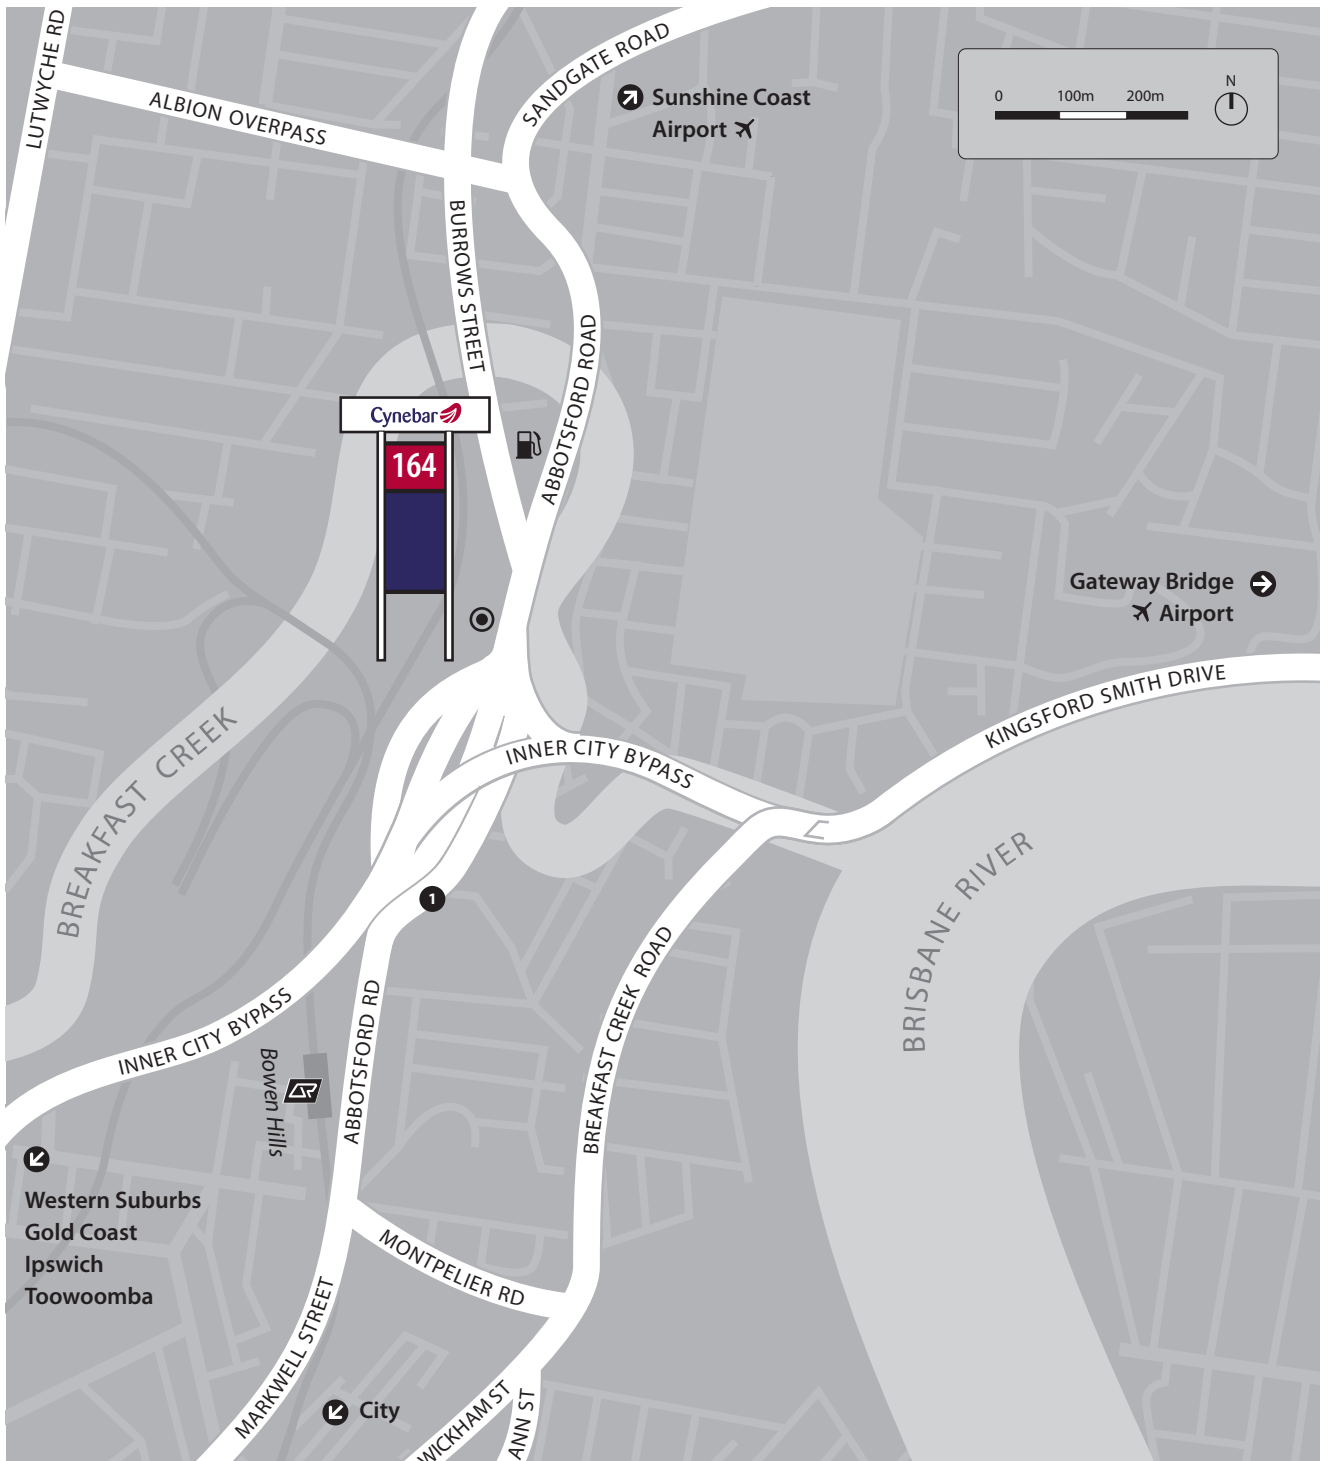

Getting to Cynebar

- 1** If you are approaching Cynebar from the North on Abbotsford Road:
it is possible to turn right into Cynebar across the on coming traffic – however this can be tricky in heavy traffic – so if you don't get the chance to turn right at this point, continue under the Inner City Bypass and do a U-turn at the first set of traffic lights.